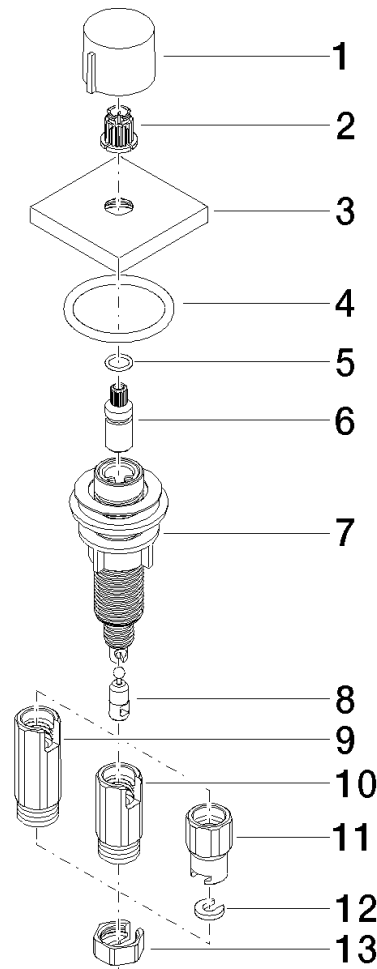

Strainer waste with control handle - Matte Black

LOT

10 711 970

- control for single basin
- including adapter for Bowden cable

Fits LOT

	Matte Black	10 711 970-33
	Chrome	10 711 970-00
	Brushed Platinum	10 711 970-06
	Platinum	10 711 970-08
	Durabress (23kt Gold)	10 711 970-09
	Dark Chrome	10 711 970-19
	Brushed Durabress (23kt Gold)	10 711 970-28
	Brushed Champagne (22kt Gold)	10 711 970-46
	Champagne (22kt Gold)	10 711 970-47
	Brushed Chrome	10 711 970-93
	Brushed Dark Platinum	10 711 970-99

10 711 970

mm [inches]

10 711 970

Parts for other finishes can be found here: [Chrome](#)

Spare parts list

No.	Item Number	Name	Quantity used	Delivery time
1	09 20 97 030-33	handle	1	2
2	90 12 12 002 00 90	fixing cap	1	2
3	09 27 87 007-33	rosette	1	2
4	90 14 10 043 00 90	seal	1	2
5	09 14 10 042 90	seal	1	2
6	09 29 06 087-33	spindle	1	-
Spare part can no longer be ordered, please order the replacement item				
7	04 30 01 029 00 90	adaptor	1	2
8	09 24 03 175 90	adaptor	1	2
9	09 11 10 073-07	connection	1	30
10	09 11 10 074-07	connection	1	30
11	09 11 10 079-07	connection	1	30
12	09 30 11 087 90	disc	1	2
13	09 23 30 024-07	nut	1	30